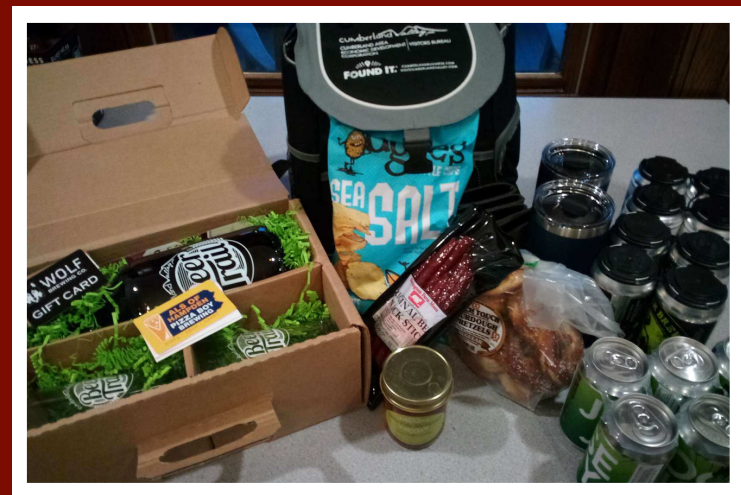

1. BEARS! BEARS! BEARS!

Including: 4 Club Seat Tickets and Two Club parking passes to January 7th Teddy Bear Toss Game

2. BEER TRAIL

Including: \$50 Wolfe Brewing gift card, \$30 Al's of Hampden gift card, Beer Trail Growler & pint glasses, 3 different local beer 4 packs, variety of local snacks, Found It cooler, 2 Volvo yeti cups

3. BOOZE CRUIZE

Including: \$25 Sheetz gift card, 3 bottles of wine, 3 locally brewed beer six packs, LC hat

4. DATE NIGHT

Including: \$50 gift card to Café Fresco and 3 bottles of wine

5. LC SUNDAY FUNDAY TAILGATE

7. #LCPROUD MERCH

Including: 2 LC hats, 2 LC sweatshirts, LC monogrammed blanket, LC padfolio, and LC koozies